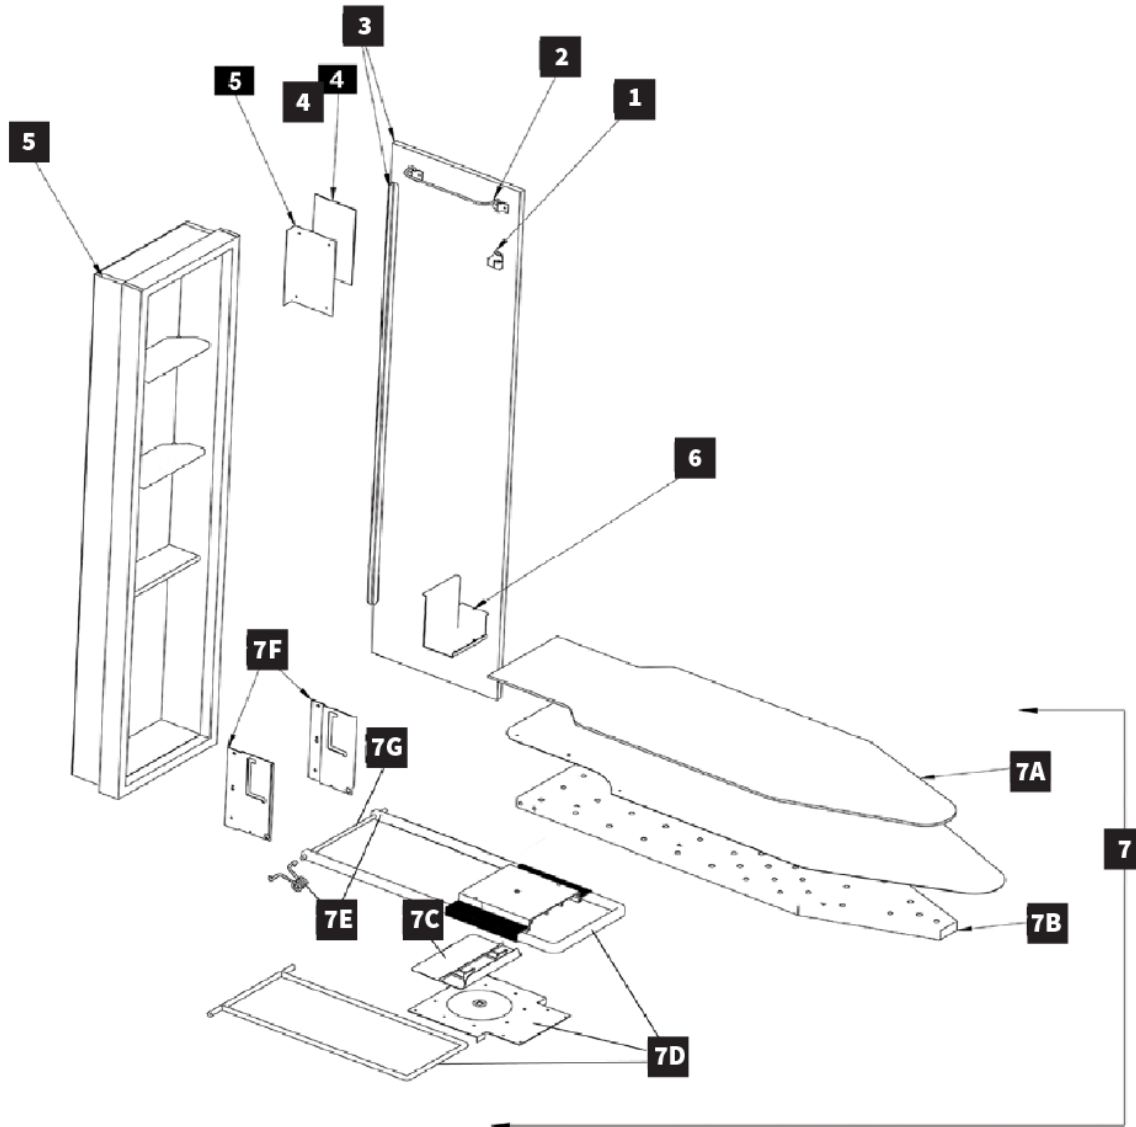

# ANE-46 PARTS DIAGRAM

To order service parts,  
please call us at 1-800-536-9495

#	PART #	DESCRIPTION
1	001504	Roller Catch Assembly
2	001541	Garment Bar Assembly
3	000671	60" Flat Maple Veneer Door w/Hinge
	001502	49" Hinge
	000670	60" Flat Maple Veneer Door w/o Hinge
4	001092	Fireproof Paper
5	000828	Heat Shield
6	000729	60" Painted Cabinet
7	001542	Hot Iron Rest
8	001543	46" Swivel Board Assembly
8A	001500	Cover/Pad Set
8B	001552	46" Covered Board
8C	001613	Plastic Swivel Cover
8D	000802	Swivel Mechanism
8E	001549	L & R Swivel Springs
8F	000881	Swivel Bracket Pair
8G	000897	12 3/4" x 3/8" Axle Rod