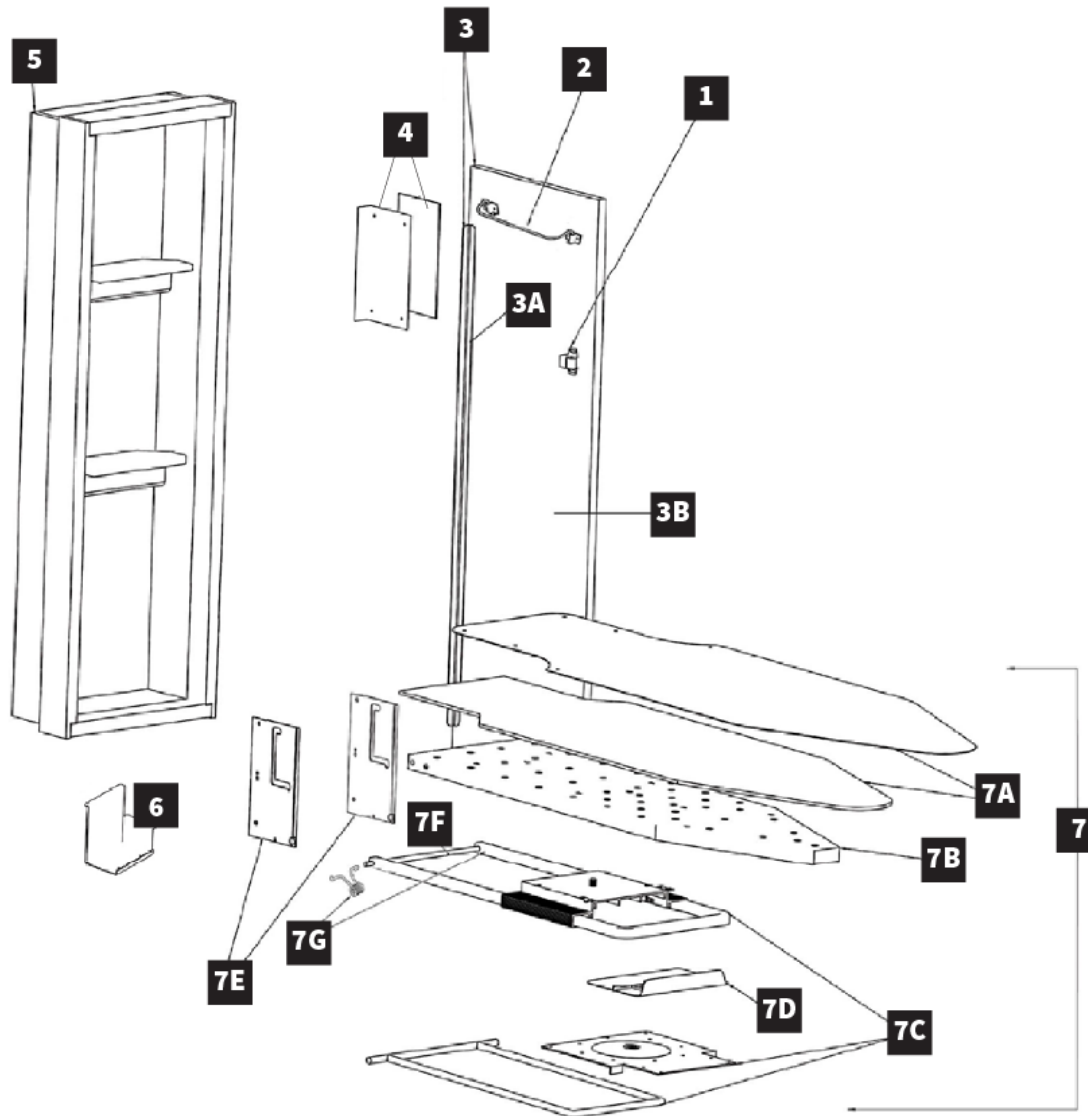

Iron-A-Way®

ANE-42 PARTS DIAGRAM

To order service parts,
please call us at 1-800-536-9495

Parts available for purchase at www.ironaway.com

#	PART #	DESCRIPTION
1	001504	Roller Catch Assembly
2	001541	Garment Bar Assembly
3	000669	52" Flat Maple Veneer Door w/Hinge
3A	001503	39" Hinge
3B	000668	52" Flat Maple Veneer Door w/o Hinge
4	001424	Fireproof Paper & Heatshield
5	000711	52" Painted Cabinet
6	001542	Hot Iron Rest
7	001525	42" Swivel Board Assembly
7A	001500	Cover/Pad Set
7B	001550	42" Covered Board
7C	001613	Plastic Swivel Cover
7D	000802	Swivel Mechanism
7E	001549	L & R Swivel Springs
7F	000881	Swivel Bracket Pair
7G	000897	12 3/4" x 3/8" Axle Rod