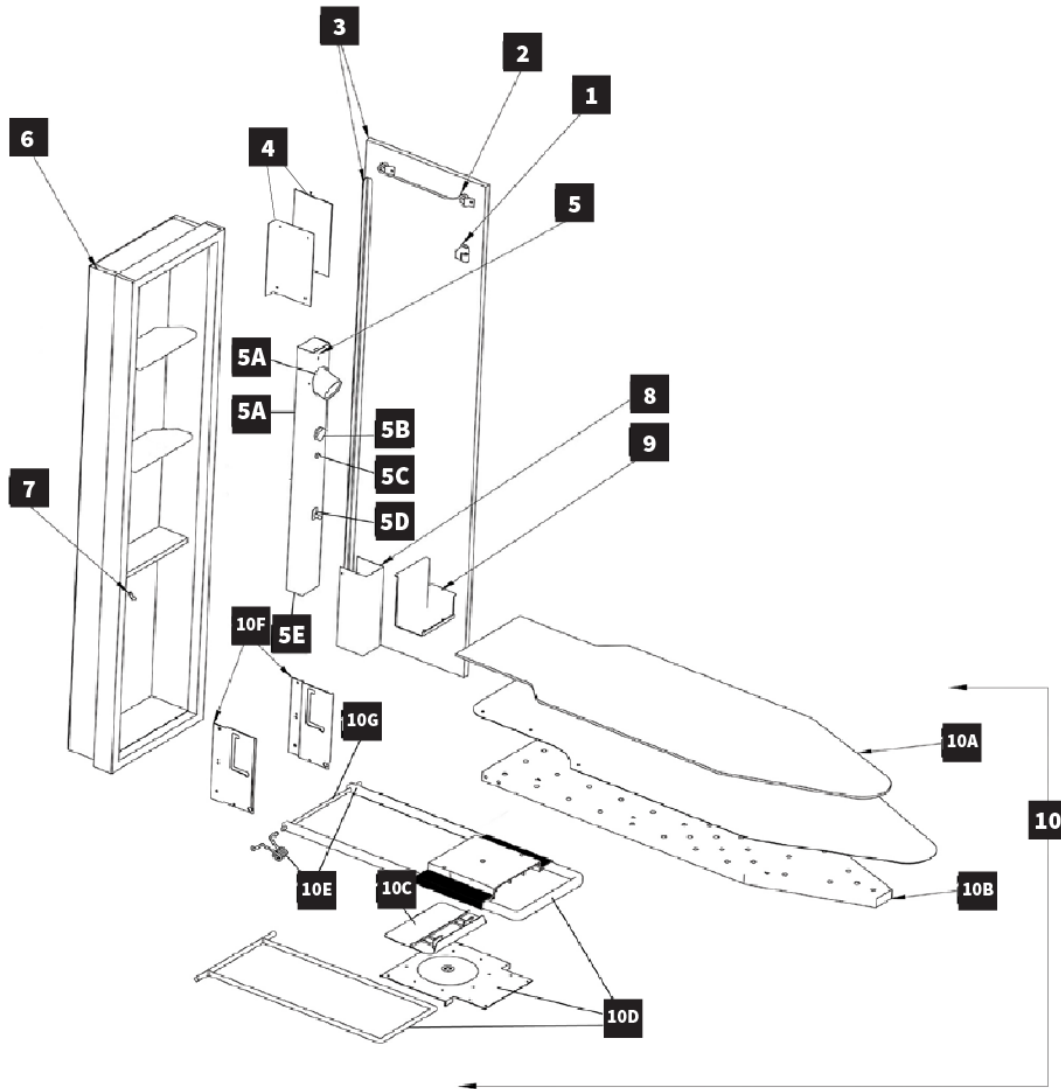

Iron-A-Way®

AE-46 PARTS DIAGRAM

To order service parts,
please call us at 1-800-536-9495

Parts available for purchase at www.ironaway.com

#	PART #	DESCRIPTION
1	001504	Roller Catch Assembly
2	001541	Garment Bar Assembly
3	000671	60" Flat Maple Veneer Door w/Hinge
	001502	49" Hinge
	000670	60" Flat Maple Veneer Door w/o Hinge
4	001424	Fireproof Paper & Heat Shield
5	001572	AE-46 Raceway
5A	000218	60 Minute Mallory Timer
5B	000265	White Timer Knob
5C	000226	Pilot Light
5D	000231	White Safety Disconnect Switch
5E	000230	White Electrical Outlet
5F	000224	Spotlight Socket
6	000729	60" Painted Cabinet
7	000435	Iron Cord Clip
8	000918	Electric Cord Cover
9	001542	Hot Iron Rest
10	001543	46" Swivel Board Assembly
10A	001500	Cover/Pad Set
10B	001552	46" Covered Board
10C	001613	Plastic Swivel Cover
10D	000802	Swivel Mechanism
10E	001549	L & R Swivel Springs
10F	000881	Swivel Bracket Pair
10G	000897	12 3/4" x 3/8" Axle Rod