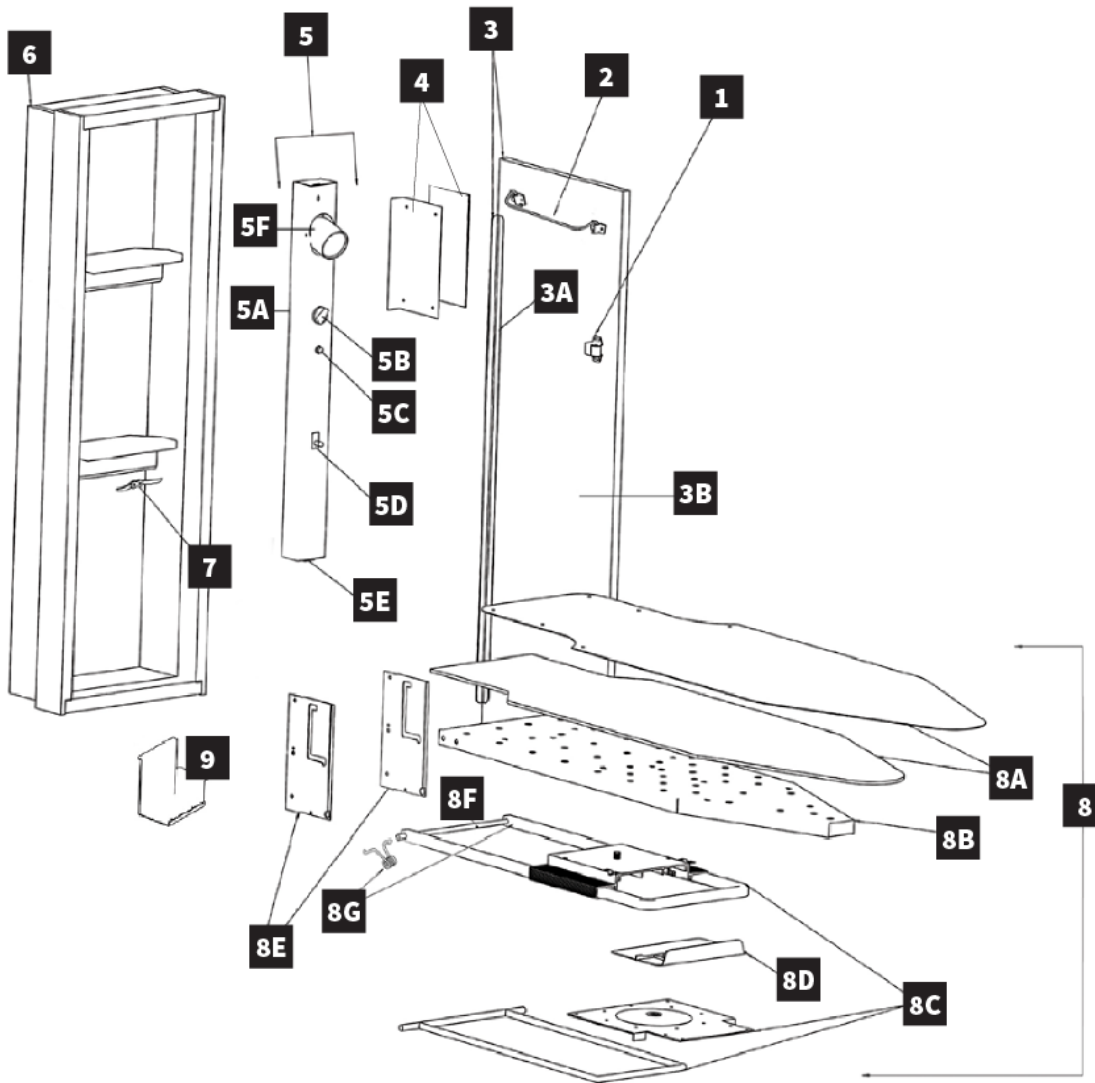

Iron-A-Way®

AE-42 PARTS DIAGRAM

To order service parts,
please call us at 1-800-536-9495

Parts available for purchase at www.ironaway.com

#	PART #	DESCRIPTION
1	001504	Roller Catch Assembly
2	001541	Garment Bar Assembly
3	000669	52" Flat Maple Veneer Door Hinged
3A	001503	39" Hinge
3B	000668	52" Flat Maple Veneer Door w/o Hinge
4	001424	Fireproof Paper & Heat Shield
5	001574	AE-42 Raceway
5A	000218	60 Minute Mallory Timer
5B	000265	White Timer Knob
5C	000226	Pilot Light
5D	000231	White Safety Disconnect Switch
5E	000230	White Electrical Outlet
5F	000224	Spotlight Socket
6	000711	52" Painted Cabinet
7	001540	Cord Wrap Assembly
8	001525	42" Swivel Board Assembly
8A	001500	Cover/Pad Set
8B	001550	42" Covered Board
8C	000802	Swivel Mechanism
8D	001613	Plastic Swivel Cover
8E	000881	Swivel Brackets
8F	000897	12 3/4" x 3/8" Axle Rod
8G	001549	L & R Swivel Springs
9	001542	Hot Iron Rest